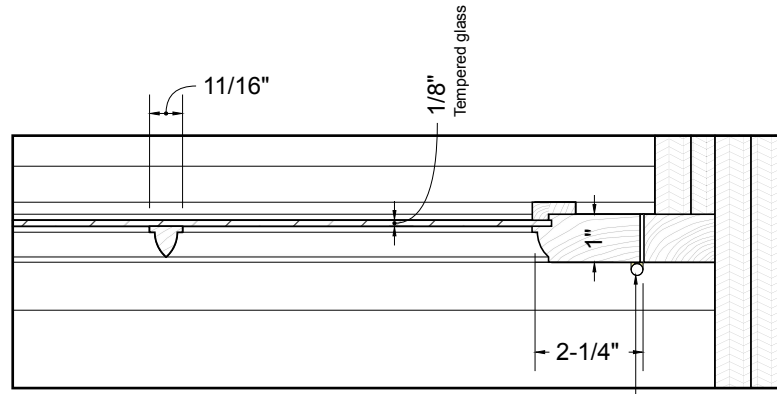

Polished Brass
Cupboard latches
Whitechapel 141C20P

1 Section Detail
Scale: 3" = 1'-0"

2 Section Detail
Scale: 3" = 1'-0"

Unlacquered brass
ball tip hinges

3 Section Detail
Scale: 3" = 1'-0"

Eastern White pine interiors;
stained to match existing as closely as possible

4 Plan Section
Scale: 3/4" = 1'-0"

5-3/16"
3 Equal sections

Clear finish on maple interiors

5 Plan Section
Scale: 3/4" = 1'-0"

6 Section
Scale: 3/4" = 1'-0"

7 Section
Scale: 3/4" = 1'-0"