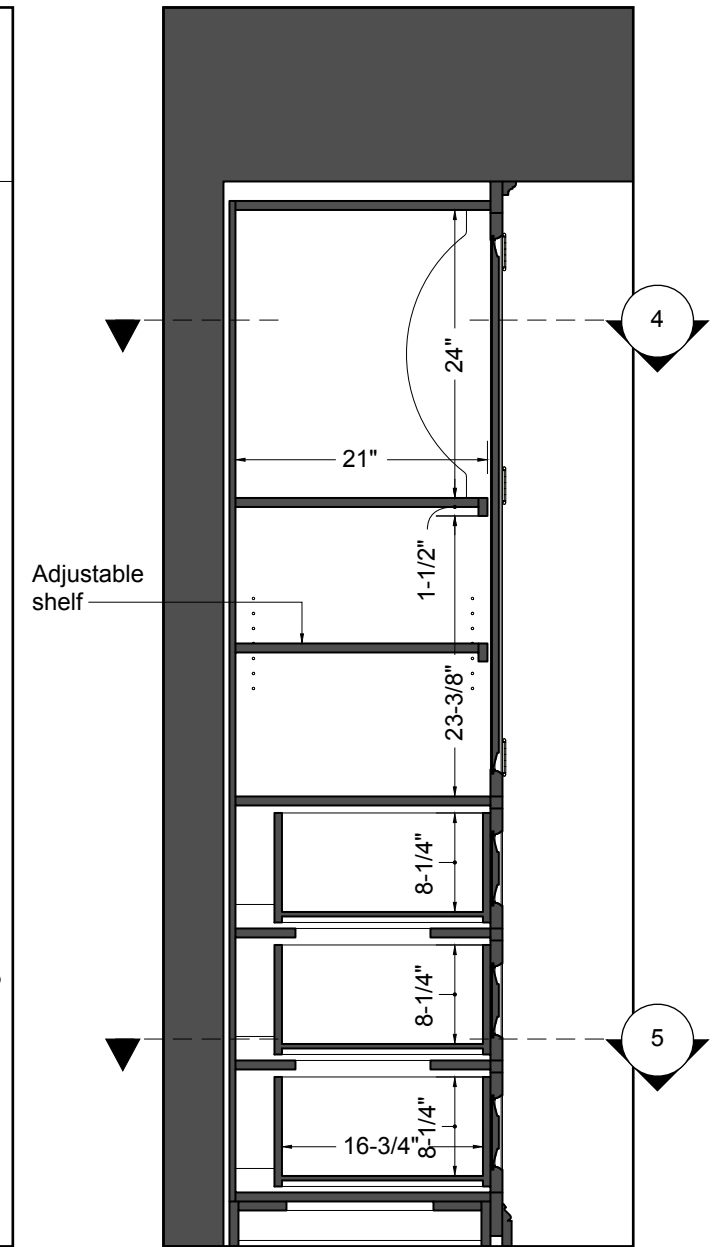

Polished Brass
Cupboard latches
Whitechapel 141C20P

1 Section Detail
Scale: 3" = 1'-0"

2 Section Detail
Scale: 3" = 1'-0"

Unlacquered brass
ball tip hinges

3 Section Detail
Scale: 3" = 1'-0"

Eastern White pine interiors;
stained to match existing as closely as possible

4 Plan Section
Scale: 3/4" = 1'-0"

5-3/16"
3 Equal sections

Clear finish on maple interiors

5 Plan Section
Scale: 3/4" = 1'-0"

6 Section
Scale: 3/4" = 1'-0"

7 Section
Scale: 3/4" = 1'-0"