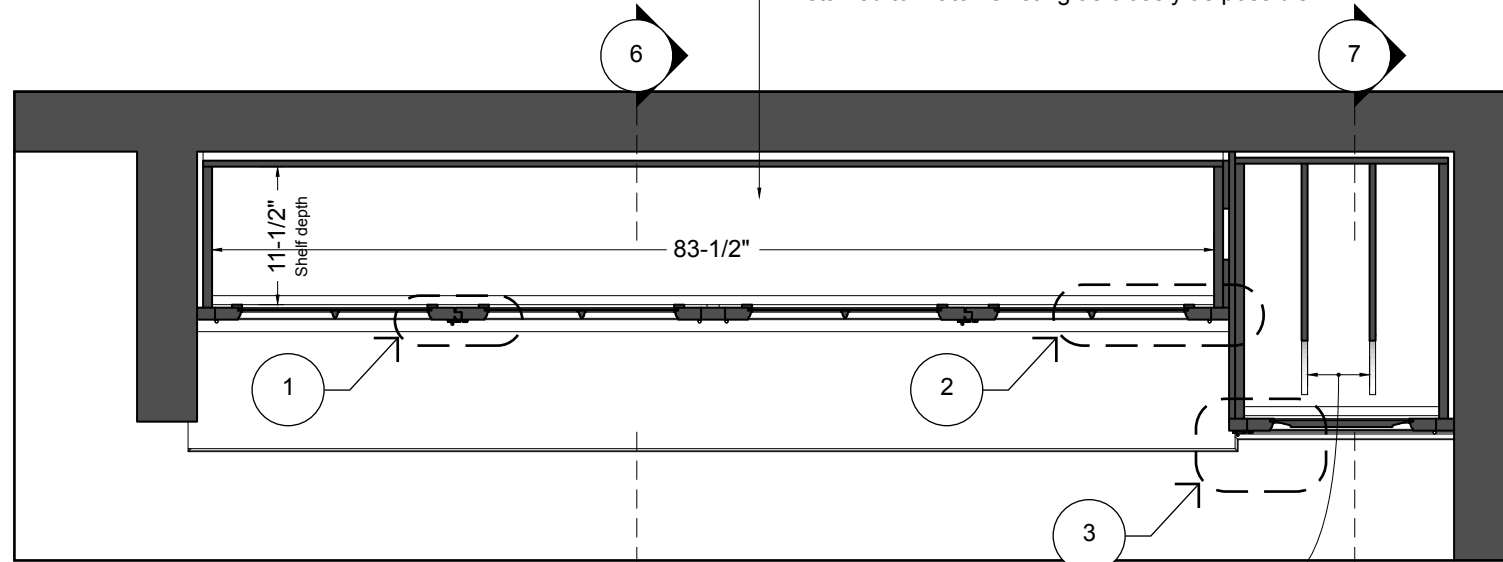

Polished Brass
Cupboard latches
Whitechapel 141C20P

1 Section Detail
Scale: 3" = 1'-0"

2 Section Detail
Scale: 3" = 1'-0"

Unlacquered brass
ball tip hinges

3 Section Detail
Scale: 3" = 1'-0"

Eastern White pine interiors;
stained to match existing as closely as possible

4 Plan Section
Scale: 3/4" = 1'-0"

5-3/16"
3 Equal sections

Clear finish on maple interiors

5 Plan Section
Scale: 3/4" = 1'-0"

6 Section
Scale: 3/4" = 1'-0"

7 Section
Scale: 3/4" = 1'-0"