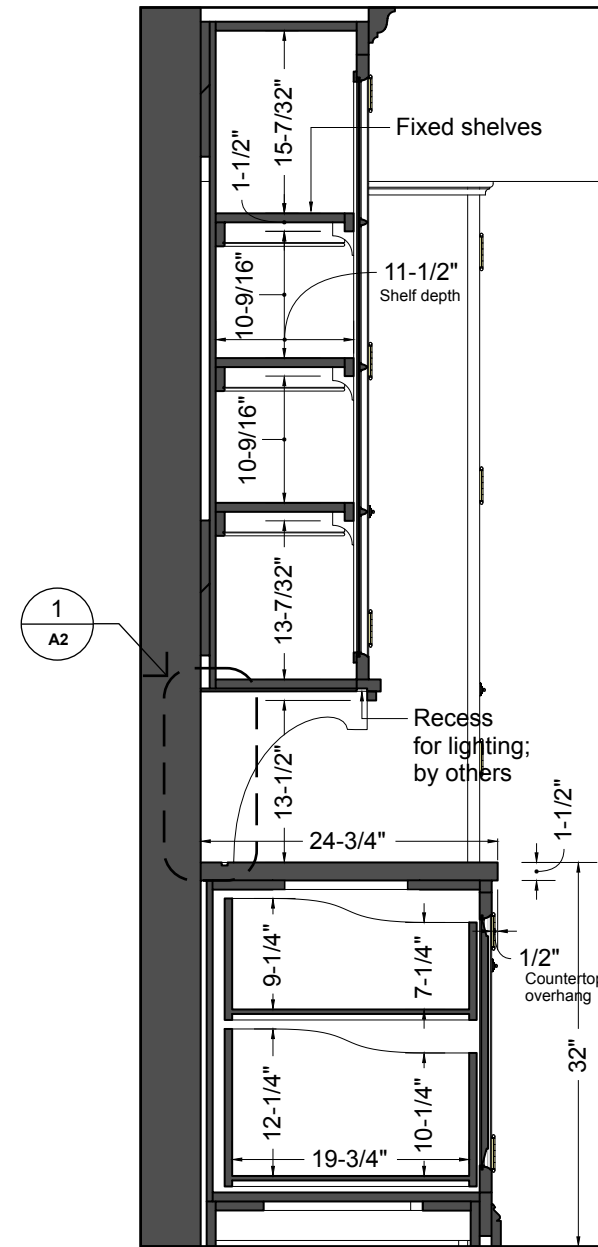

Polished Brass
Cupboard latches
Whitechapel 141C20P

1 Section Detail
Scale: 3" = 1'-0"

2 Section Detail
Scale: 3" = 1'-0"

Unlacquered brass
ball tip hinges

3 Section Detail
Scale: 3" = 1'-0"

Eastern White pine interiors;
stained to match existing as closely as possible

4 Plan Section
Scale: 3/4" = 1'-0"

5-3/16"
3 Equal sections

Clear finish on maple interiors

5 Plan Section
Scale: 3/4" = 1'-0"

6 Section
Scale: 3/4" = 1'-0"

7 Section
Scale: 3/4" = 1'-0"