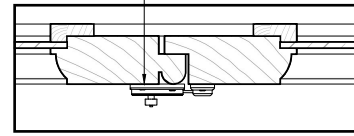

Polished Brass
Cupboard latches
Whitechapel 141C20P

1 Section Detail
Scale: 3" = 1'-0"

2 Section Detail
Scale: 3" = 1'-0"

Unlacquered brass
ball tip hinges

3 Section Detail
Scale: 3" = 1'-0"

Eastern White pine interiors;
stained to match existing as closely as possible

4 Plan Section
Scale: 3/4" = 1'-0"

5-3/16"
3 Equal sections

Clear finish on maple interiors

5 Plan Section
Scale: 3/4" = 1'-0"

6 Section
Scale: 3/4" = 1'-0"

7 Section
Scale: 3/4" = 1'-0"