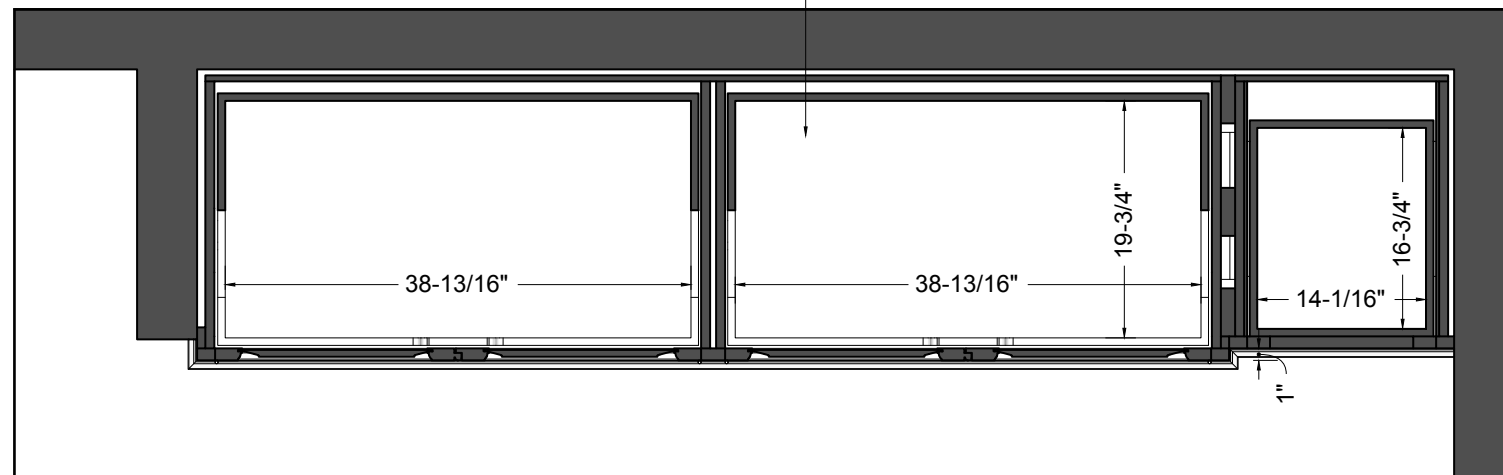

Polished Brass
Cupboard latches
Whitechapel 141C20P

1 Section Detail
Scale: 3" = 1'-0"

2 Section Detail
Scale: 3" = 1'-0"

Unlacquered brass
ball tip hinges

3 Section Detail
Scale: 3" = 1'-0"

Eastern White pine interiors;
stained to match existing as closely as possible

4 Plan Section
Scale: 3/4" = 1'-0"

5-3/16"
3 Equal sections

Clear finish on maple interiors

5 Plan Section
Scale: 3/4" = 1'-0"

6 Section
Scale: 3/4" = 1'-0"

7 Section
Scale: 3/4" = 1'-0"