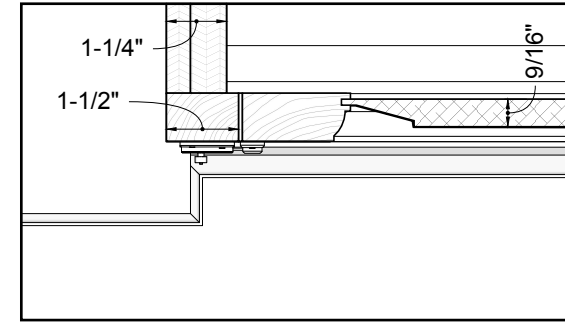

Polished Brass
Cupboard latches
Whitechapel 141C20P

1 Section Detail
Scale: 3" = 1'-0"

2 Section Detail
Scale: 3" = 1'-0"

Unlacquered brass
ball tip hinges

3 Section Detail
Scale: 3" = 1'-0"

Eastern White pine interiors;
stained to match existing as closely as possible

4 Plan Section
Scale: 3/4" = 1'-0"

5-3/16"
3 Equal sections

Clear finish on maple interiors

5 Plan Section
Scale: 3/4" = 1'-0"

6 Section
Scale: 3/4" = 1'-0"

7 Section
Scale: 3/4" = 1'-0"